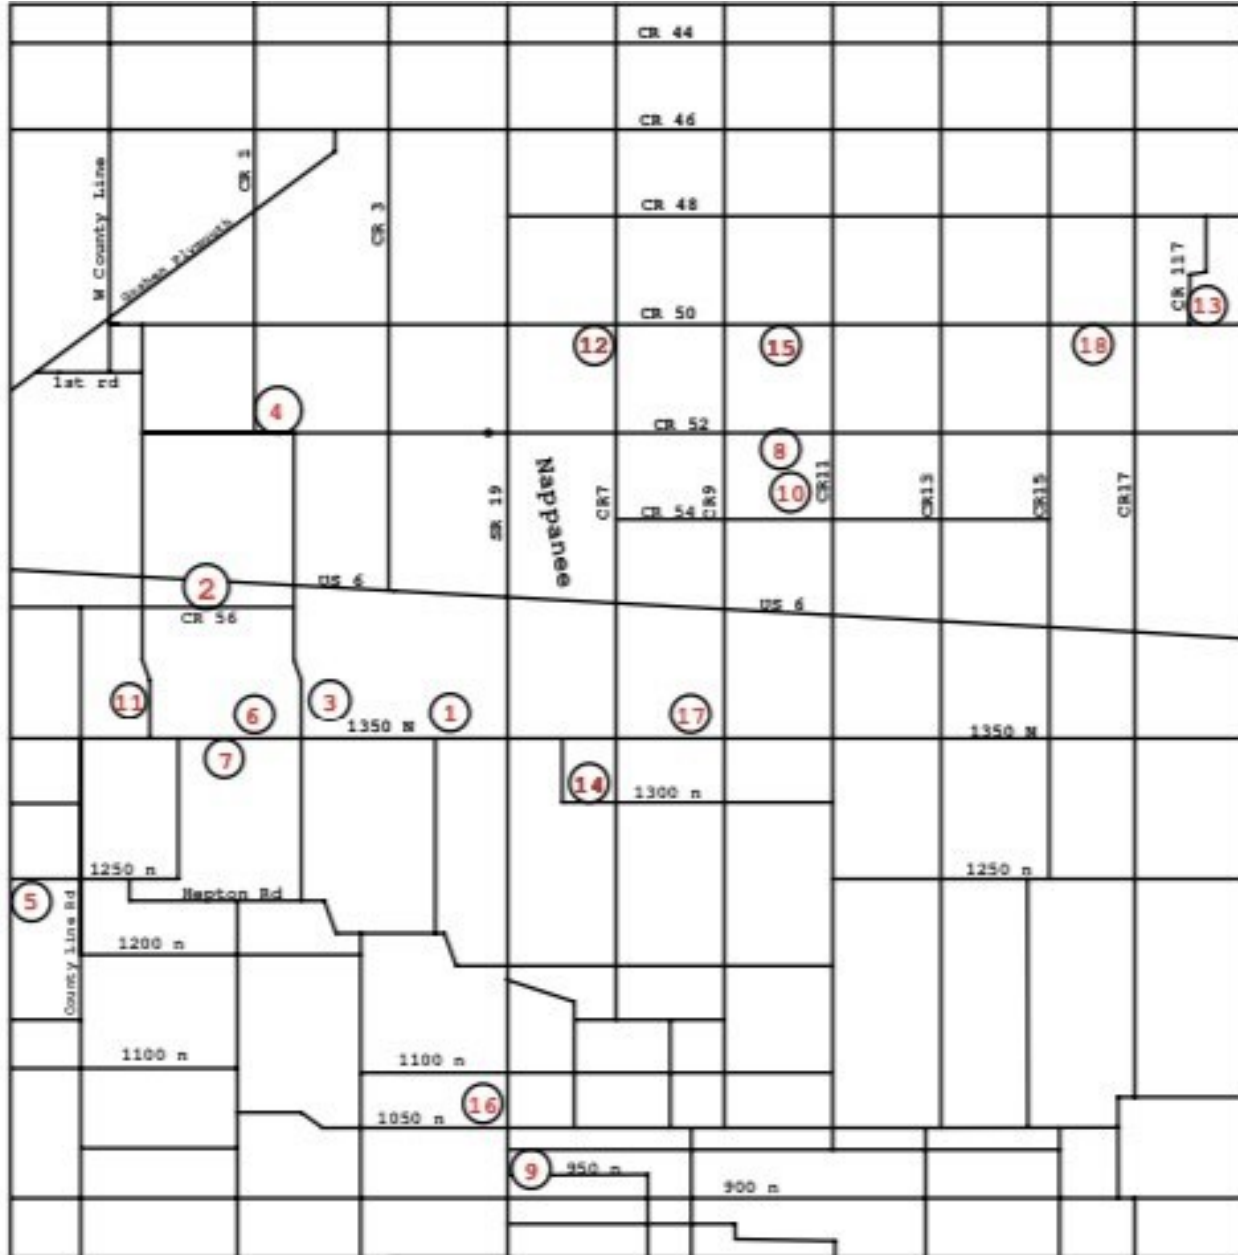

# 2024 Countryside Nite Out Participants

- |                                     |                                 |
|-------------------------------------|---------------------------------|
| 1. Alpha Building Center            | 10. L&J Cycle                   |
| 2. Burkholder Country Store         | 11. Little Nook Bookstore       |
| 3. Country Home Furniture           | 12. Miller Custom Plastics      |
| 4. Countryside Vendors              | 13. Pine Valley Feeds           |
| 5. Creative Cards                   | 14. Triple Oak Sales            |
| 6. Daily Bread Market               | 15. Union Center Store          |
| 7. Diamond Harness & Sales          | 16. UNL Trading Co.             |
| 8. Heritage Fabrics & General Store | 17. Weaver Furniture            |
| 9. John's Bargain Barn              | 18. Weaver's Dutch Country Sur- |